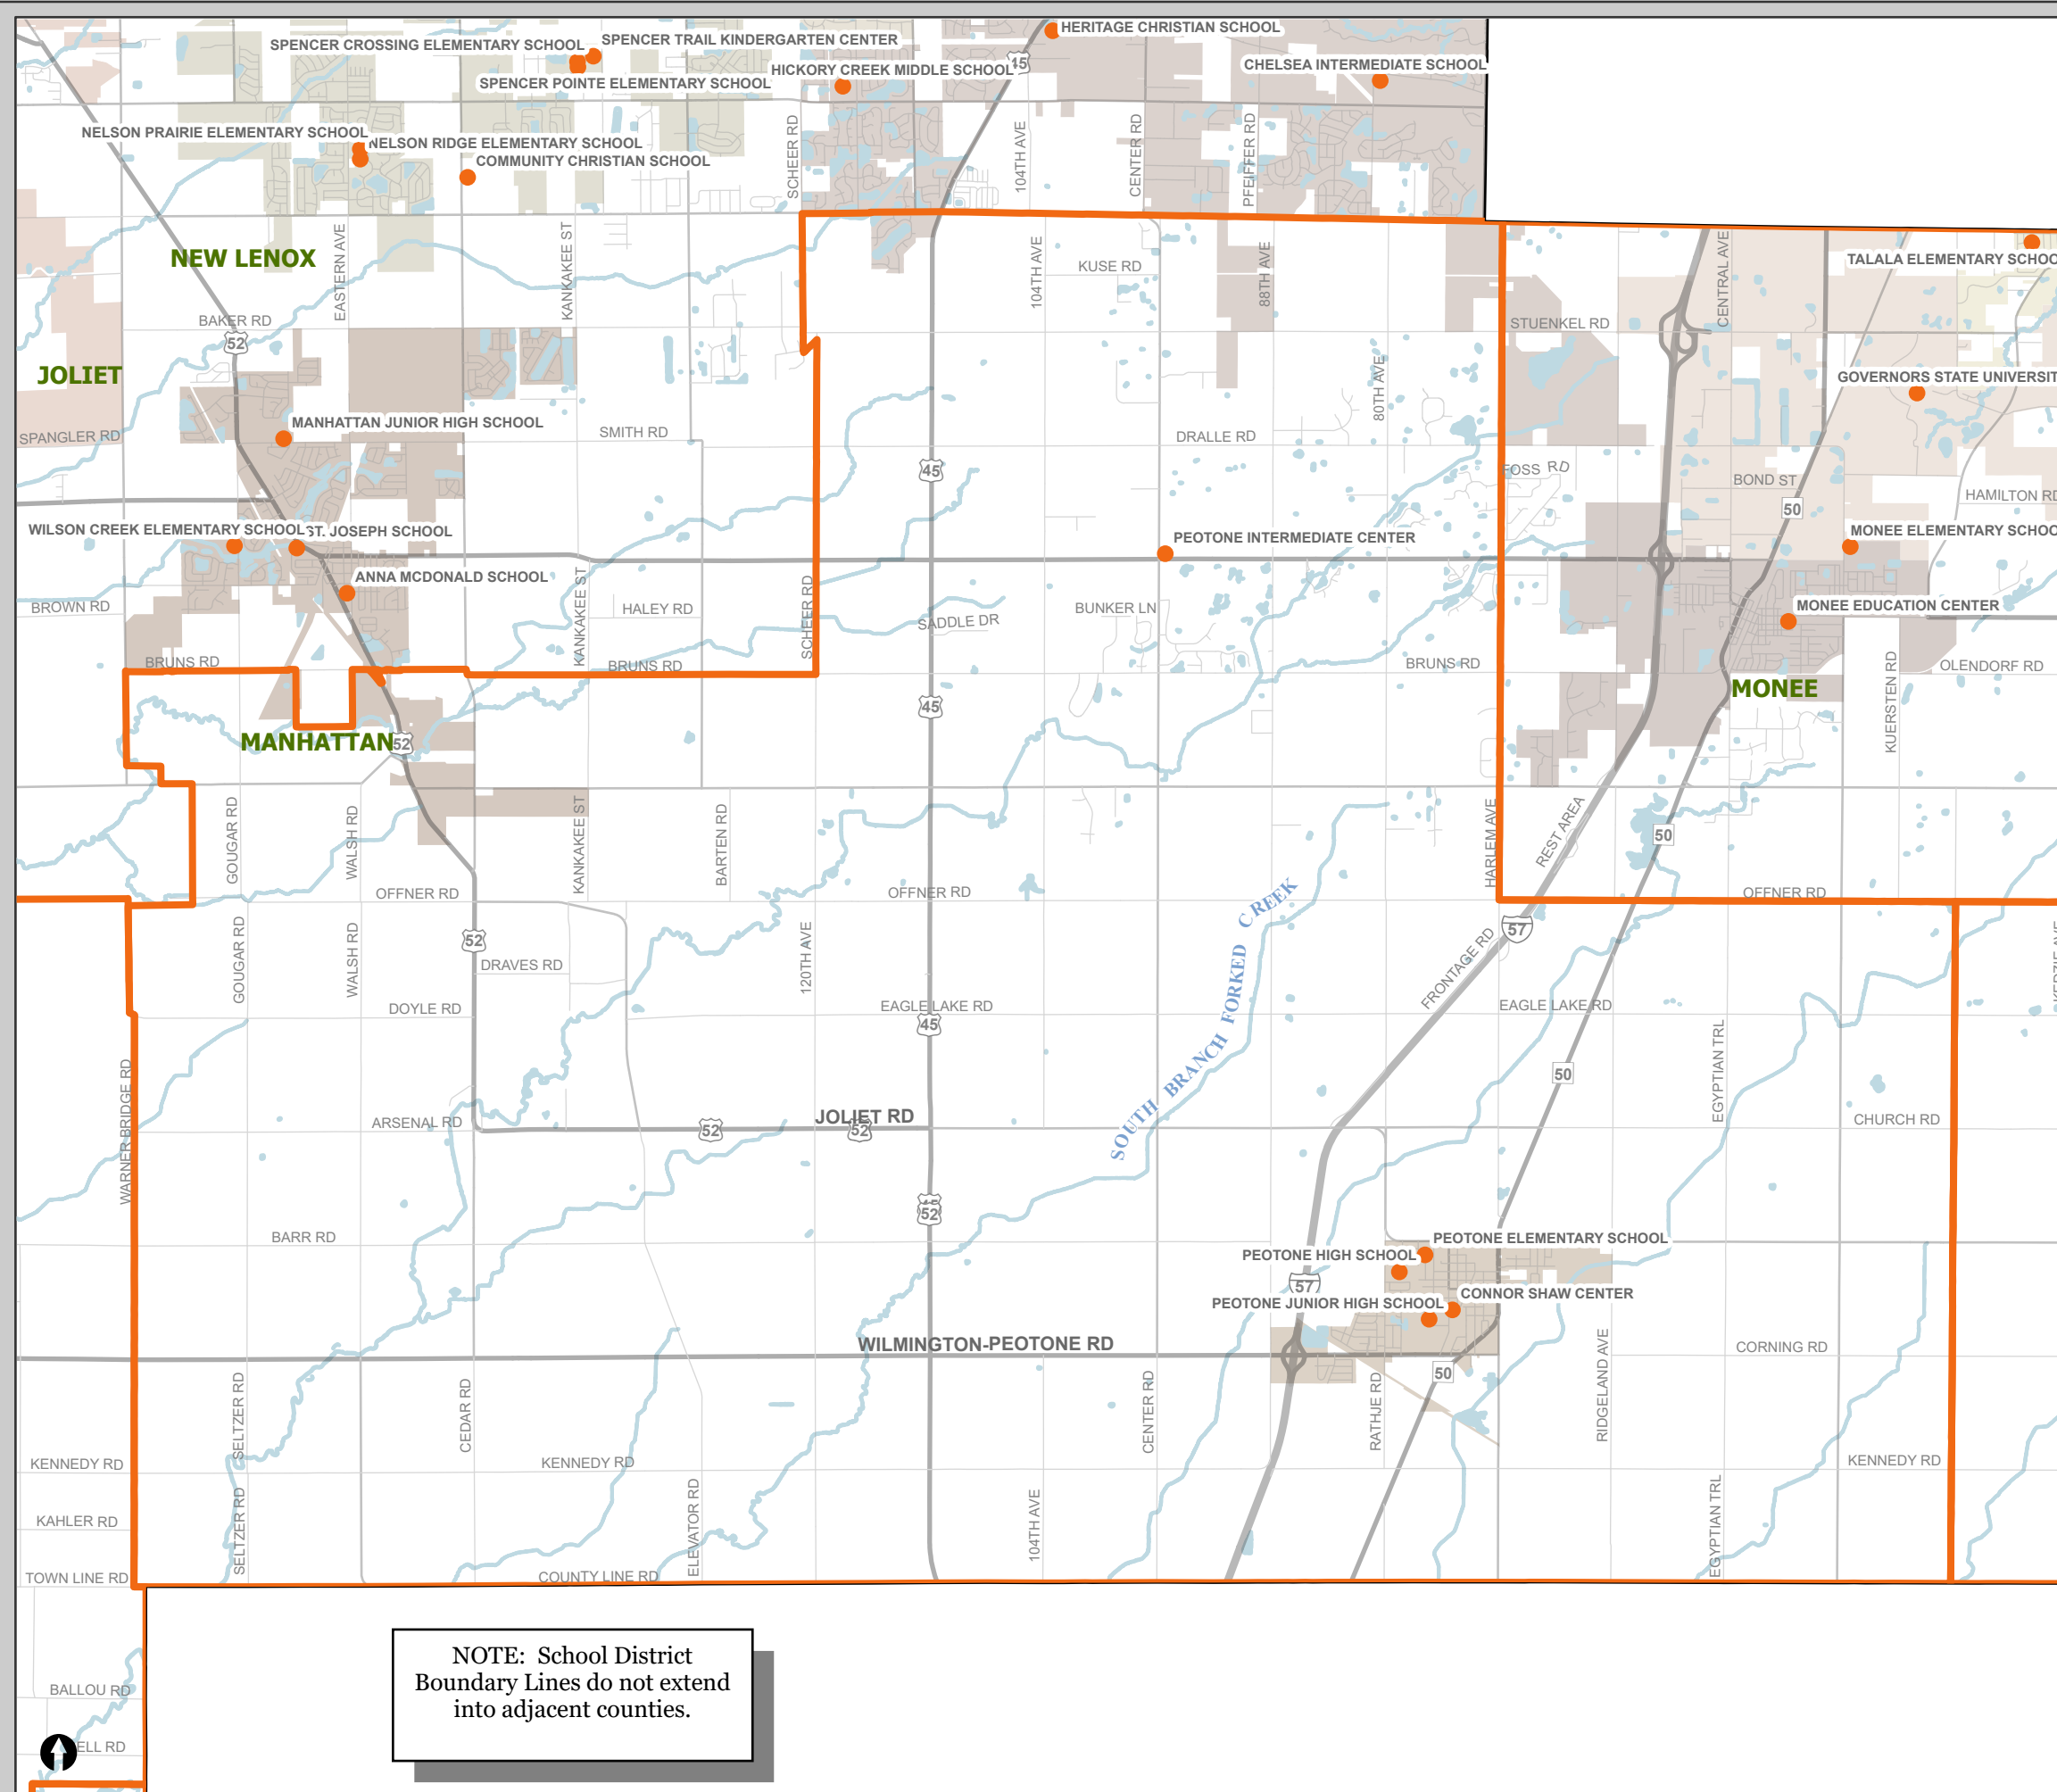

Regional Office of Education

Will County, Illinois ~ 2022

Peotone Community Unit School District 207-U

- School Locations
- Waterbody
- Municipality
- Unit School District

Jennifer Bertino-Tarrant
Will County Executive

Shawn Walsh
Regional Superintendent
of Schools

Disclaimer of Warranties and Accuracy of Data
Although the data developed by Will County for its maps, websites, and Geographic Information System has been produced and processed from sources believed to be reliable, no warranty, expressed or implied, is made regarding accuracy, adequacy, completeness, legality, reliability or usefulness of any information. This disclaimer applies to both isolated and aggregate uses of the information. The County and elected officials provide this information on an "as is" basis. All warranties of any kind, express or implied, including but not limited to the implied warranties of merchantability, fitness for a particular purpose, freedom from contamination by computer viruses or hackers and non-infringement of proprietary rights are disclaimed. Changes may be periodically made to the information herein; these changes may or may not be incorporated in any new version of the publication. If you have obtained information from any of the County web pages from a source other than the County pages, be aware that electronic data can be altered subsequent to original distribution. Data can also quickly become out of date. It is recommended that careful attention be paid to the contents of any data, and that the originator of the data or information be contacted with any questions regarding appropriate use. Please direct any questions or issues via email to gis@willcountyillinois.com.

Prepared by the Will County GIS Division
302 N. Chicago St., Joliet, IL 60432
(815) 774-6343, gis@willcountyillinois.com
1/5/2022

NOTE: School District Boundary Lines do not extend into adjacent counties.