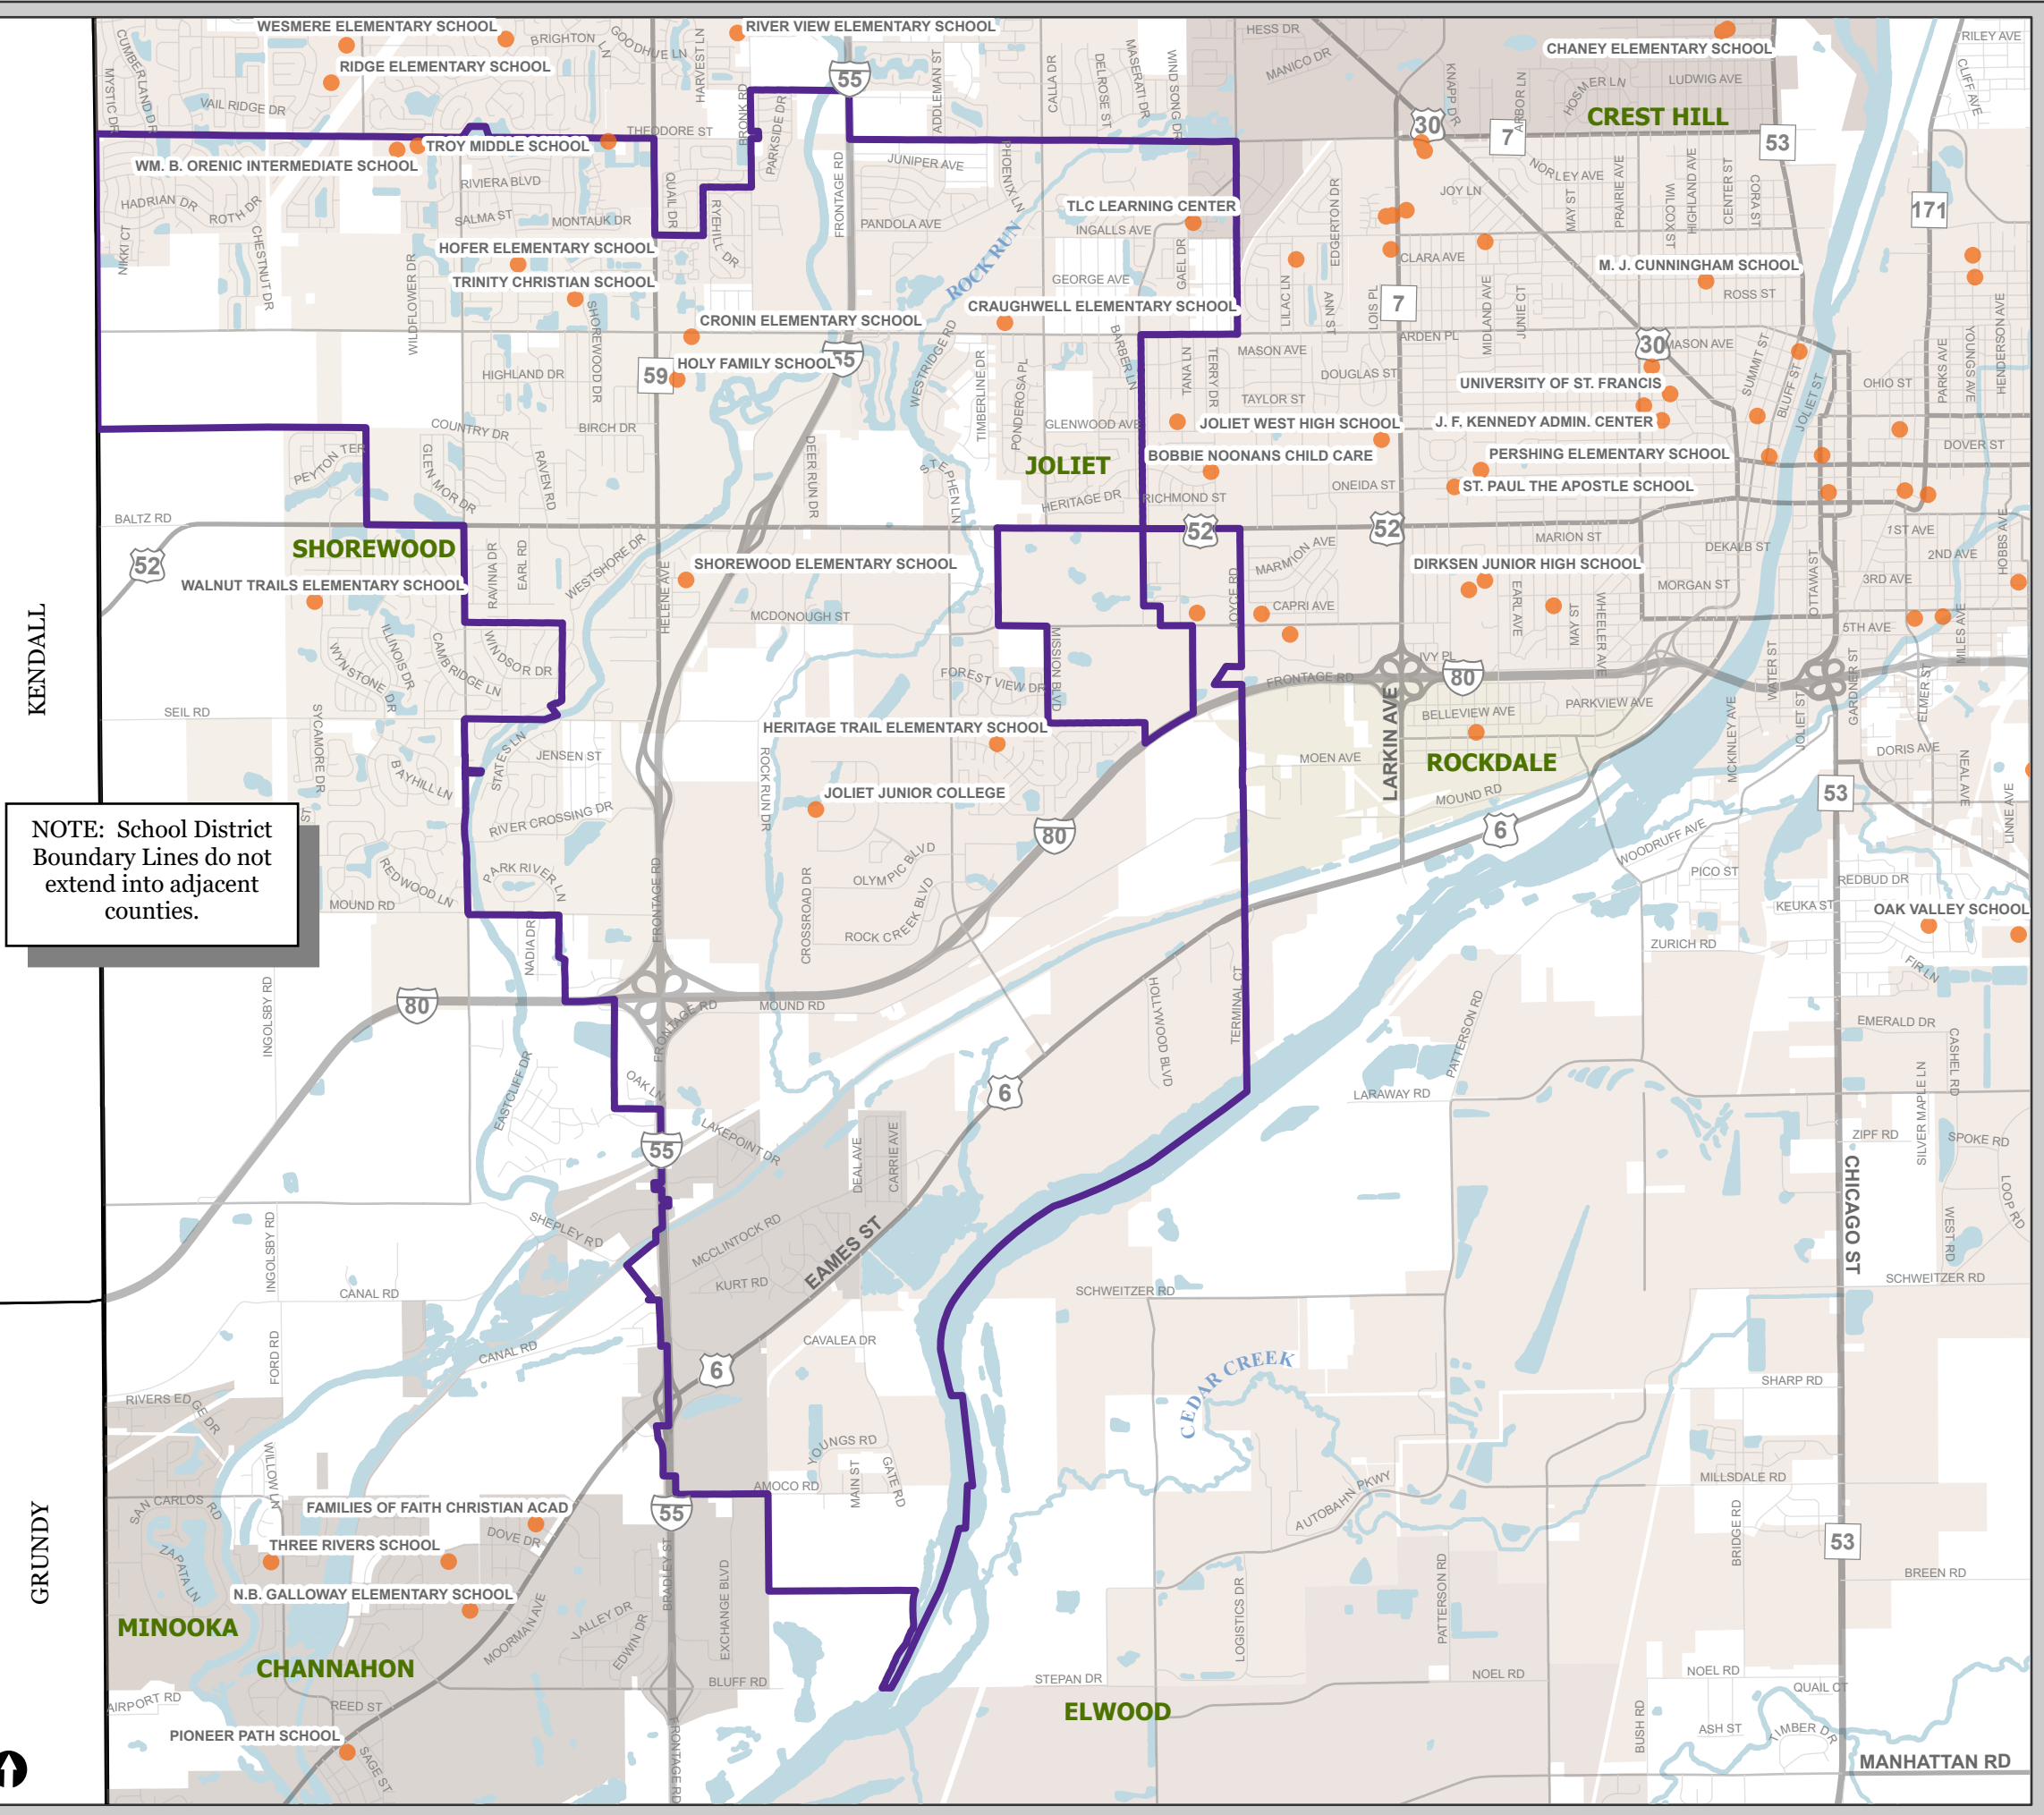

Regional Office of Education

Will County, Illinois ~ 2022

Troy Community Consolidated School District 30C

-  School Locations
-  Waterbody
-  Municipality
-  Elementary School District

Jennifer Bertino-Tarrant
Will County Executive

Shawn Walsh
Regional Superintendent
of Schools

Disclaimer of Warranties and Accuracy of Data
Although the data developed by Will County for its maps, websites, and Geographic Information System has been produced and processed from sources believed to be reliable, no warranty, expressed or implied, is made regarding accuracy, adequacy, completeness, legality, reliability or usefulness of any information. This disclaimer applies to both isolated and aggregate uses of the information. The County and elected officials provide this information on an "as is" basis. All warranties of any kind, express or implied, including but not limited to the implied warranties of merchantability, fitness for a particular purpose, freedom from contamination by computer viruses or hackers and non-infringement of proprietary rights are disclaimed. Changes may be periodically made to the information herein; these changes may or may not be incorporated in any new version of the publication. If you have obtained information from any of the County web pages from a source other than the County pages, be aware that electronic data can be altered subsequent to original distribution. Data can also quickly become out of date. It is recommended that careful attention be paid to the contents of any data, and that the originator of the data or information be contacted with any questions regarding appropriate use. Please direct any questions or issues via email to gis@willcountyillinois.com.

Prepared by the Will County GIS Division
302 N Chicago St, Joliet, IL 60432
(815) 774-6343, gis@willcountyillinois.com
1/5/2022

NOTE: School District Boundary Lines do not extend into adjacent counties.